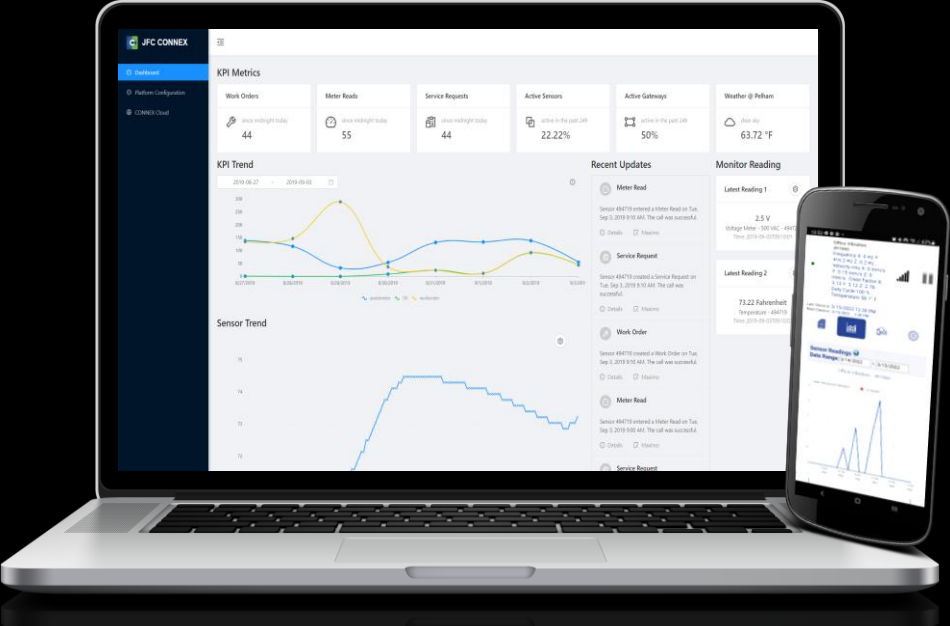

# A Digital Twin solution

Inline with JFC's core business of Enterprise Asset Management

**CONNEX**  
VISUAL

**JFC** & Associates

Powered by   
Matterport

An aerial view of a city with a network of white lines connecting various points, overlaid on a blue-tinted background. The lines form a complex web of arcs and straight paths, suggesting a global or interconnected network. The city below is dense with buildings and infrastructure, with a prominent road or highway running through the center.